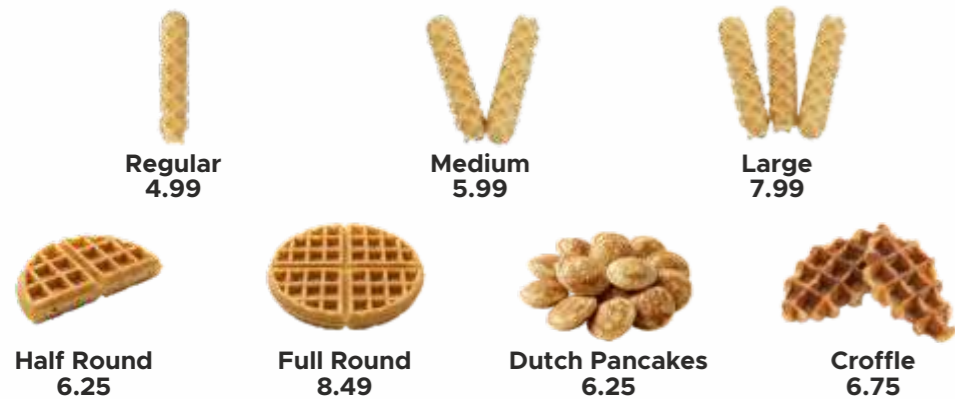

Belgian waffles, croffles & dutch pancakes

Coated in our Milk Hazelnut Sauce and then topped with delicious toppings. Served with ice cream.

REGULAR FLAVOURS

Berrylicious Fresh strawberries, rasperry drizzle, chocolate sauce and Belgian chocolate shavings.	Stick 'n' mix Marshmallows, gummy sweets and bubblegum sauce.
Chooreo Crushed Oreo lightly drizzled with caramel sauce.	Tangytastic Terry's Chocolate Orange drizzled with chocolate sauce.
Banoffle Fresh banana, fudge bites, toffee sauce.	Minty Breeze Mint chocolate Aero chunks drizzled with chocolate sauce.
Razzle Sticks Raspberry sauce, white chocolate sauce, raspberries and jazzle bits.	BanBerry A mix of chopped strawberries, banana topped with chocolate sauce.

SPECIAL FLAVOURS

(Extra +0.25)

Nutter Reese's chunks, peanut butter & toffee sauce.	Toffee Krispies Toffee Crisp and Rice Krispies
Brownie Brownie chunks, caramel sauce and chocolate shavings.	Kinder Biscotti Lotus Biscoff, White Kinder Bueno, Lotus Sauce and Belgian white chocolate sauce.
Choca Ferrero Hazelnuts, Ferrero Rocher and chocolate sauce.	Pistachio & White Chocolate Dream Belgian white chocolate sauce, pistachio sauce and pistachio crumbs.
The Krunch Crunchy chocolate wafers topped on your favourite dessert.	Loaded Trio of milk & white chocolate and Flake crumble.
Kinder Spectacular Chunks of Kinder sticks and Kinder Bueno.	Apple Crumble Warm apple sauce, crumble and cinnamon sugar
Lotus Crush Crushed Lotus biscuits, white chocolate and Lotus sauce.	

Upgrade base sauce to finest Belgian Chocolate 0.99   Replace Whippy to Gelato Ice Cream extra 1.49

Chocolate Sauce Pots/Extras

Milk Hazelnut Chocolate	2.75	Strawberry, Crushed Oreos, Banana, Marshmallow, Milk
White Chocolate	2.75	Chocolate Shavings, White Chocolate Shavings, Pistachio
Kinder	3.25	Crumbs, Hazelnut Crumbs, Raspberries, Jazzles, Fudge Bites,
Finest Belgian Milk Chocolate	3.75	Bubblegum Sauce, Toffee Sauce, Pistachio Sauce, Caramel
Custard	2.75	Sauce, Raspberry Sauce, Strawberry Sauce, Lotus Sauce,
		Finest Belgian Milk Chocolate Sauce, Milk Hazelnut Sauce,
		White Chocolate Sauce, Brownie Bites, Gummy Sweets, Flake
		Crumbs, Crushed Lotus
		each 0.99

each 0.99

Sundaes

Layered with various delicious toppings, wafers, Whippy ice cream, sauces and then topped with premium gelato.

Strawberry Delight 6.75

A mix of fresh strawberries, meringue, strawberry sauce, chocolate sauce, chocolate shavings & strawberry gelato.

Raspberry Delight 6.75

A mix of fresh raspberries & white chocolate combination.

Nutzilla 6.75

Hazelnut, Ferrero Rocher, chocolate sauce, chocolate shaving and hazelnut gelato.

Cookie Lovers 6.75

Crushed Oreos, chocolate sauce and Oreo gelato.

Brownie 6.75

Brownie bits, hot chocolate sauce, caramel sauce & chocolate chip gelato.

Snow White 6.75

Rafaello, coconut shavings, white chocolate sauce & white chocolate gelato.

Minty Bliss 6.75

Crushed Aero mint, chocolate shavings, chocolate sauce and topped with mint chocolate gelato.

Kinder Crazy 7.75